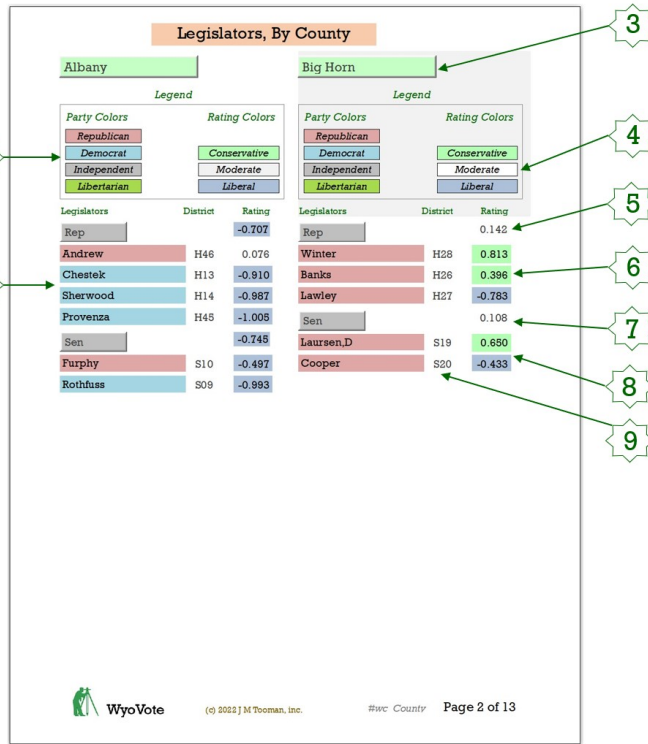

Legislators, By County

Legislative Session YR: 23

Johnson

County Wide Rating: -0.427

Legend

Party Colors	Rating Colors
Republican	Conservative
Democrat	Moderate
Independent	Liberal
Libertarian	

Legislators	District	Rating
Rep		-0.534
Crago	H40	-0.534
Sen		-0.319
Kinskey	S22	-0.319

Report Explanation

- 1 **Party Colors**
Each Legislator is boxed in by the color of their respective parties.
- 2 **Last Name:**
This column has two types of information:
 - Legislator Last Name
 - Political Party
 The Legend shows the party name and colors.
- 3 **County**
- 4 **Rating Colors**
Legislator's overall rating position
- 5 **Average Rating - House**
Average rating of Representatives in the committee
- 6 **Representative Rating**
- 7 **Average Rating - Senate**
Average rating of Senators in the committee
- 8 **Senator Rating**
- 9 **Legislator's District**

Note:

The Report Explanation applies equally for all individual counties; the information is different for each county but the report format applies to all.